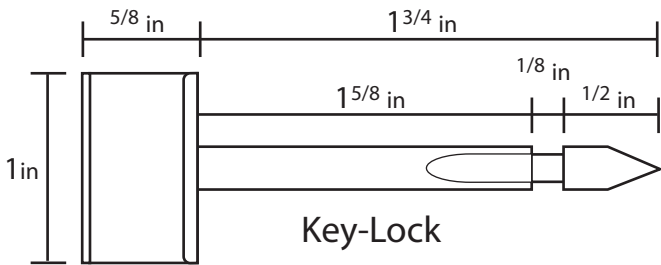

Aluminum Key-Lock

Mortex Manufacturing Co., Inc.
1818 W Price Street Tucson AZ 85705
800.338.3225 www.mortex.com

Top Mount
Liner Track *

Track on Track
Liner Track *

Round Fiber Optic
Liner Track *

Flat Fiber Optic
Liner Track *

Fiberworks
Liner Track *

Key-Lock

Key-Plus

Products are shown actual size.

* Also available in Radius Cut