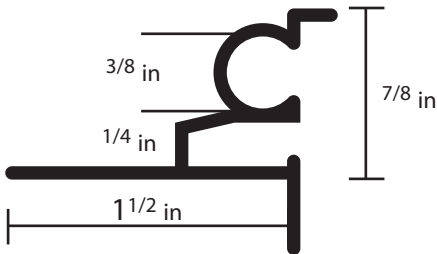

Aluminum Key-Lock

Mortex Manufacturing Co., Inc.
1818 W Price Street Tucson AZ 85705
800.338.3225 www.mortex.com

Top Mount
Liner Track *

Track on Track
Liner Track *

Round Fiber Optic
Liner Track *

Flat Fiber Optic
Liner Track *

Fiberworks
Liner Track *

Key-Lock

Key-Plus

Products are shown actual size.

* Also available in Radius Cut