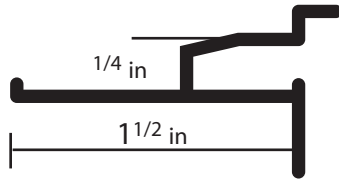

Aluminum Key-Lock

Mortex Manufacturing Co., Inc.
1818 W Price Street Tucson AZ 85705
800.338.3225 www.mortex.com

Top Mount
Liner Track *

Track on Track
Liner Track *

Round Fiber Optic
Liner Track *

Flat Fiber Optic
Liner Track *

Fiberworks
Liner Track *

Key-Lock

Key-Plus

Products are shown actual size.

* Also available in Radius Cut