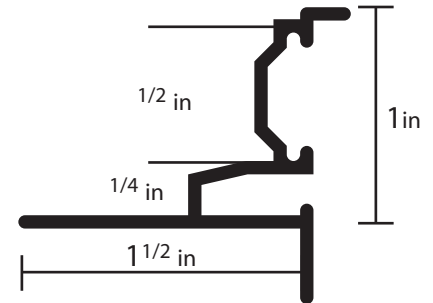

Aluminum Key-Lock

Mortex Manufacturing Co., Inc.
1818 W Price Street Tucson AZ 85705
800.338.3225 www.mortex.com

Top Mount
Liner Track *

Track on Track
Liner Track *

Round Fiber Optic
Liner Track *

Flat Fiber Optic
Liner Track *

Fiberworks
Liner Track *

Key-Lock

Key-Plus

Products are shown actual size.

* Also available in Radius Cut