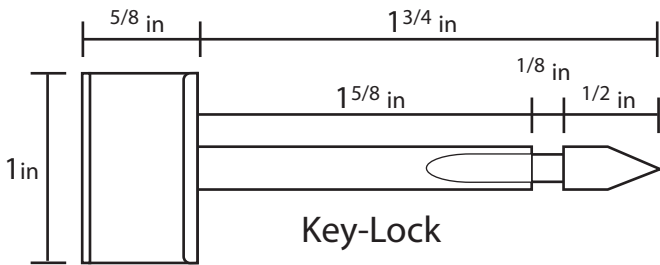

Aluminum Key-Lock

Mortex Manufacturing Co., Inc.
1818 W Price Street Tucson AZ 85705
800.338.3225 www.mortex.com

Top Mount
Liner Track *

Track on Track
Liner Track *

Round Fiber Optic
Liner Track *

Flat Fiber Optic
Liner Track *

Fiberworks
Liner Track *

Key-Lock

Key-Plus

Products are shown actual size.

* Also available in Radius Cut