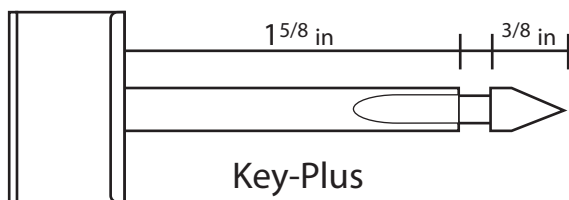

Aluminum Key-Lock

Mortex Manufacturing Co., Inc.
1818 W Price Street Tucson AZ 85705
800.338.3225 www.mortex.com

Top Mount
Liner Track *

Track on Track
Liner Track *

Round Fiber Optic
Liner Track *

Flat Fiber Optic
Liner Track *

Fiberworks
Liner Track *

Key-Lock

Key-Plus

Products are shown actual size.

* Also available in Radius Cut