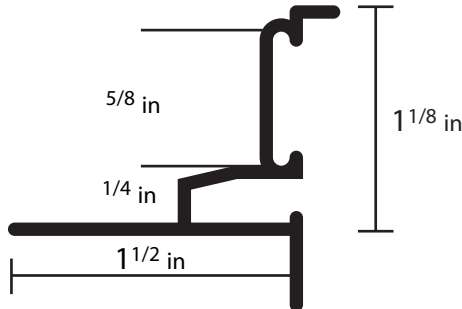

Aluminum Key-Lock

Mortex Manufacturing Co., Inc.
1818 W Price Street Tucson AZ 85705
800.338.3225 www.mortex.com

Top Mount
Liner Track *

Track on Track
Liner Track *

Round Fiber Optic
Liner Track *

Flat Fiber Optic
Liner Track *

Fiberworks
Liner Track *

Key-Lock

Key-Plus

Products are shown actual size.

* Also available in Radius Cut