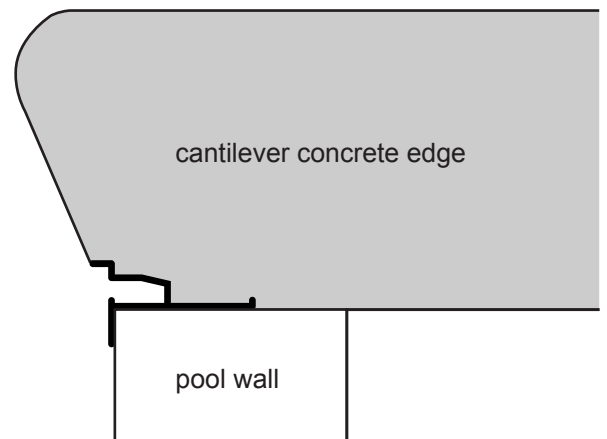

Aluminum Key-Lock

Mortex Manufacturing Co., Inc.
1818 W Price Street Tucson AZ 85705
800.338.3225 www.mortex.com

Top Mount
Liner Track *

Track on Track
Liner Track *

Round Fiber Optic
Liner Track *

Flat Fiber Optic
Liner Track *

Fiberworks
Liner Track *

Key-Lock

Key-Plus

Products are shown actual size.

* Also available in Radius Cut