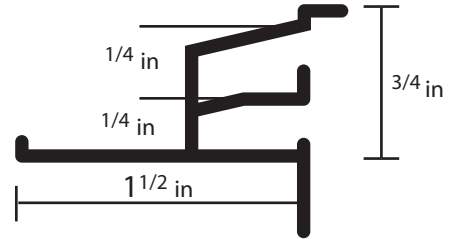

Aluminum Key-Lock

Mortex Manufacturing Co., Inc.
1818 W Price Street Tucson AZ 85705
800.338.3225 www.mortex.com

Top Mount
Liner Track *

Track on Track
Liner Track *

Round Fiber Optic
Liner Track *

Flat Fiber Optic
Liner Track *

Fiberworks
Liner Track *

Key-Lock

Key-Plus

Products are shown actual size.

* Also available in Radius Cut