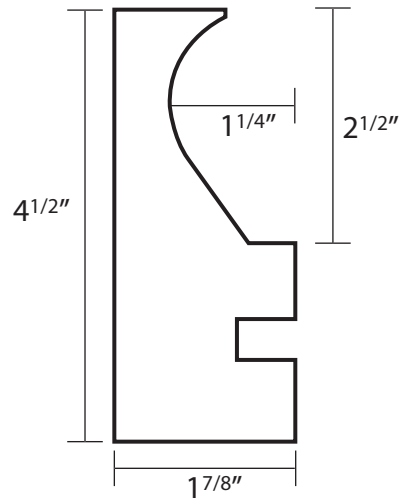

Countertop Forms

Mortex Manufacturing Co., Inc.
1818 W Price Street Tucson AZ 85705
800.338.3225 www.mortex.com

Keystone

Poly

French Curve

Impression

Deco

Hemi