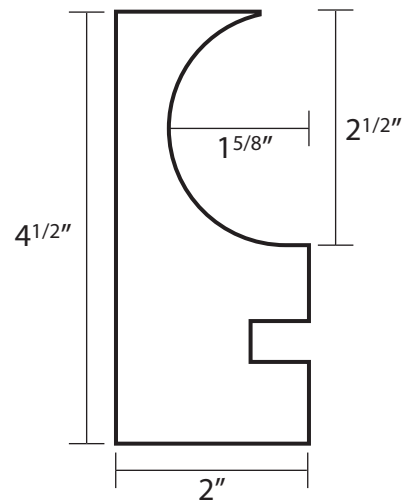

Countertop Forms

Mortex Manufacturing Co., Inc.
1818 W Price Street Tucson AZ 85705
800.338.3225 www.mortex.com

Keystone

Poly

French Curve

Impression

Deco

Hemi