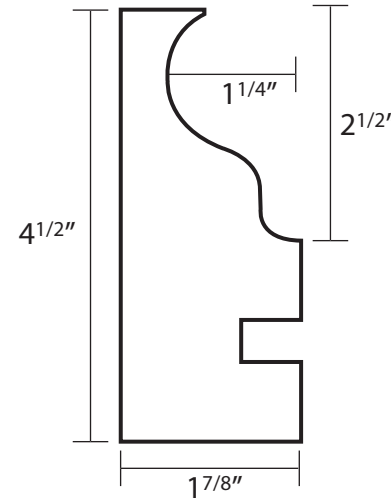

Countertop Forms

Mortex Manufacturing Co., Inc.
1818 W Price Street Tucson AZ 85705
800.338.3225 www.mortex.com

Keystone

Poly

French Curve

Impression

Deco

Hemi