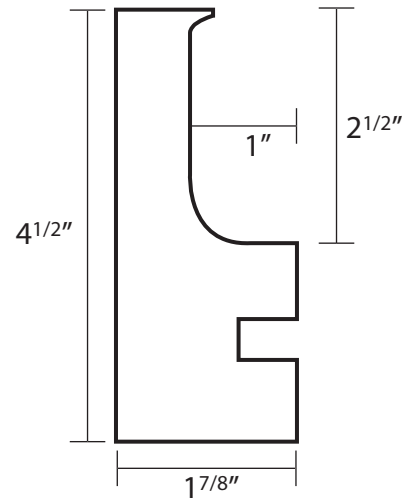

Countertop Forms

Mortex Manufacturing Co., Inc.
1818 W Price Street Tucson AZ 85705
800.338.3225 www.mortex.com

Keystone

Poly

French Curve

Impression

Deco

Hemi