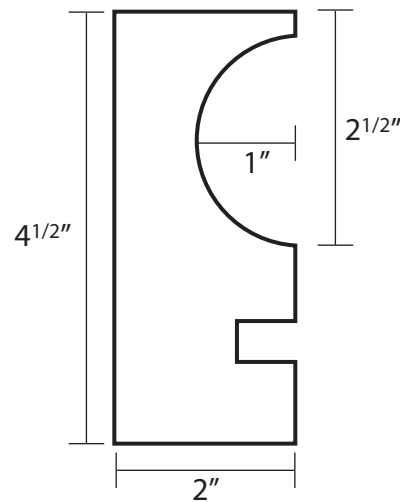

Countertop Forms

Mortex Manufacturing Co., Inc.
1818 W Price Street Tucson AZ 85705
800.338.3225 www.mortex.com

Keystone

Poly

French Curve

Impression

Deco

Hemi