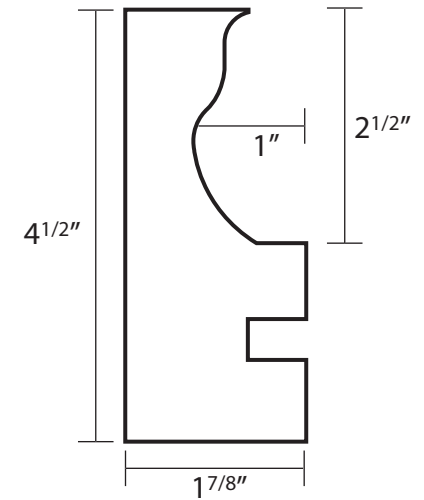

Countertop Forms

Mortex Manufacturing Co., Inc.
1818 W Price Street Tucson AZ 85705
800.338.3225 www.mortex.com

Keystone

Poly

French Curve

Impression

Deco

Hemi