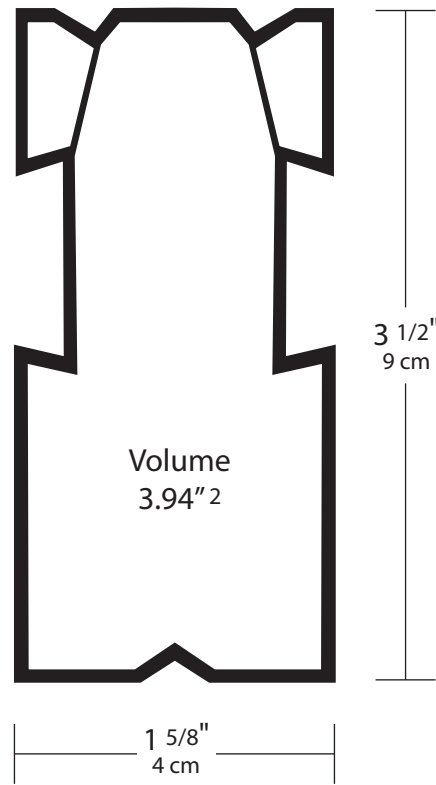

MORTEX

Mortex Manufacturing Co., Inc.
1818 W Price Street Tucson AZ 85705
800.338.3225 www.mortex.com

Plastics

Channel Rite

Drain Rite

Control Joint