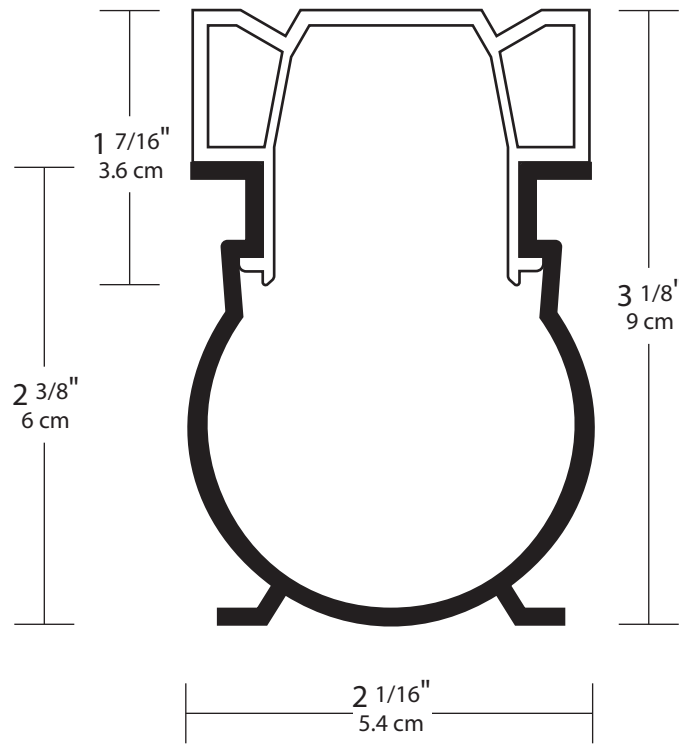

MORTEX

Mortex Manufacturing Co., Inc.
1818 W Price Street Tucson AZ 85705
800.338.3225 www.mortex.com

Plastics

Channel Rite

Drain Rite

Control Joint