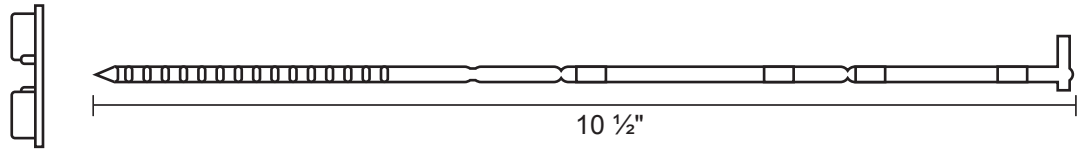

Cornice Molding

Mortex Manufacturing Co., Inc.
 1818 W Price Street Tucson AZ 85705
 800.338.3225 www.mortex.com

Wall Tie Kit
 100 Wall Ties
 100 Dogs

Foot Quantity per Carton

French Curve	128
Keystone	112
Poly	128
Commercial	80
O-G	56